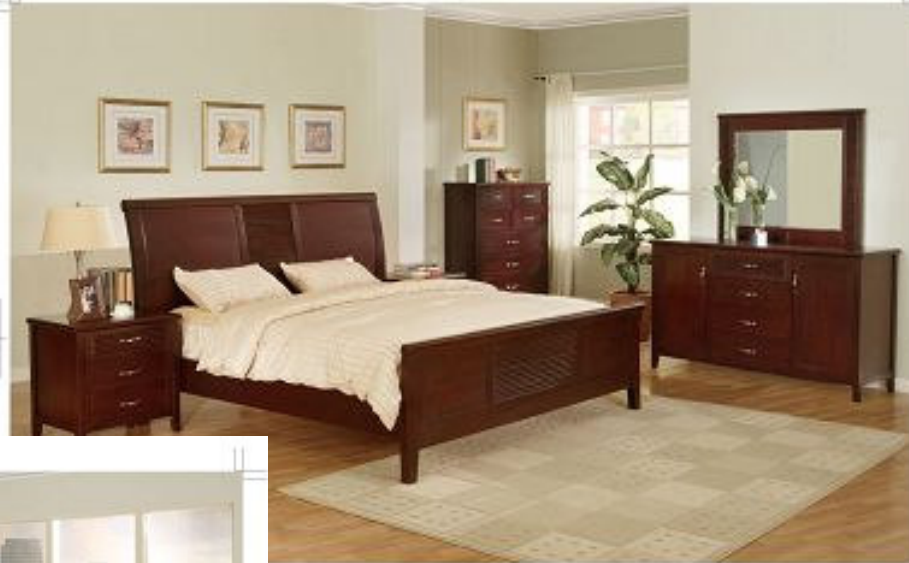

218-Q QUEEN BED
117 1/2" x 82 1/2" x 78 1/2"
MR + VS (SOLID) WOOD
2 DOORS

218-N NIGHT STAND
18 1/2" x 20 1/2" x 20 1/2"
MR + VS (SOLID) WOOD
2 DOORS

MR + VS (SOLID) WOOD